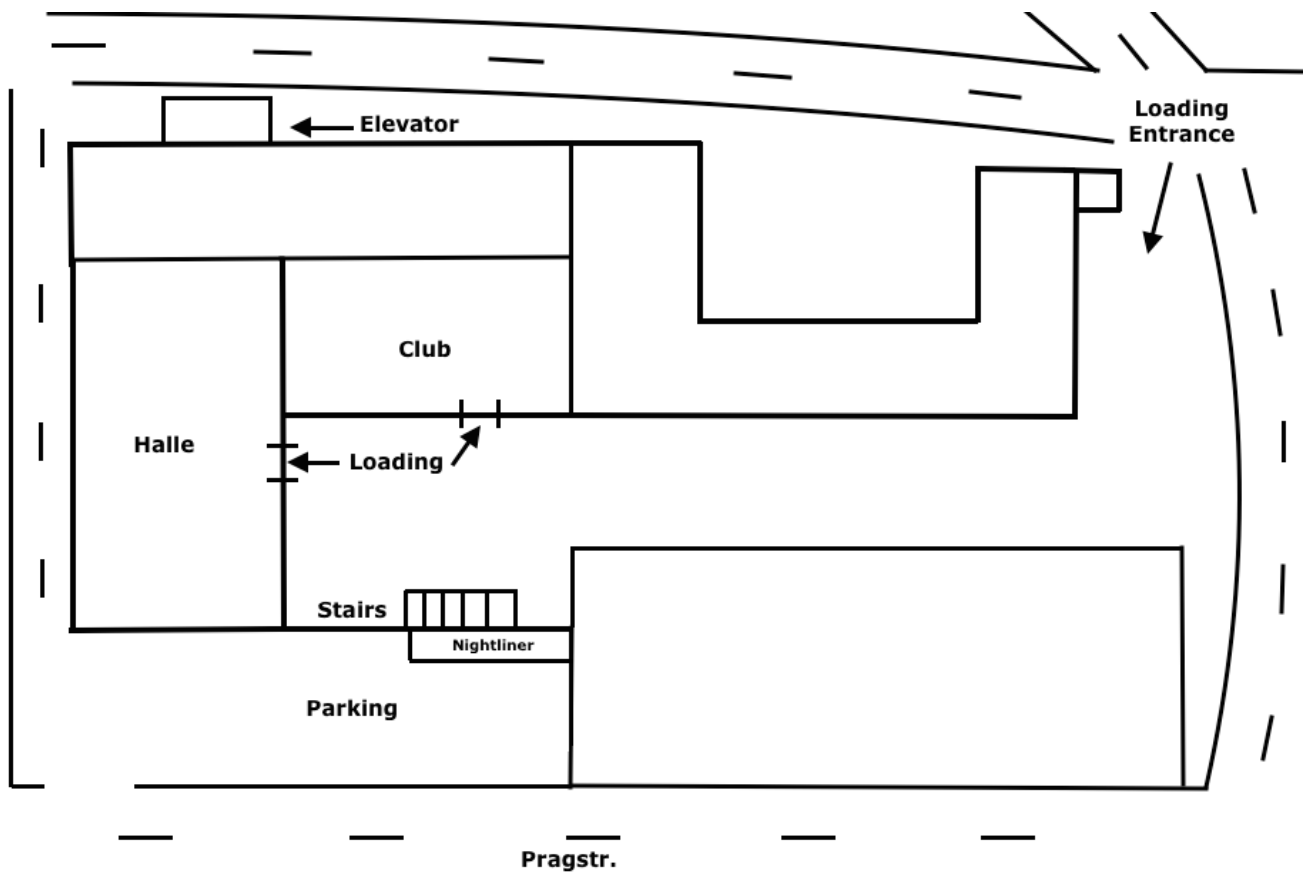

Navigation: Im Wizemann
Quellenstr. 7
70376 Stuttgart

Tel: 0711 84964110
Mail: info@strkultur.de
Web: www.imwizemann.de

PARKING: Please use our parking lot. AC power available (32A + 16A CEE + Schuko).

LOADING: You can drive with your **CAR/VAN** directly to the venue. 10m to the stage (no stairs).

Please drive with your **NIGHTLINER** forward in the atrium, turn around and drive backward through the atrium. You can uncouple the trailer at the entry from the „Halle“ or the „Club“. After that, please park the nightliner at the parking lot.

Capacity:	1300	Dressing-Rooms:	yes (3)
Kitchen:	yes	Backstage Toilets:	yes
Bus Parking:	yes	Shower:	yes (4)
Bus Power:	32A or 2x 16A CEE or Schuko	WiFi:	yes
Merch Fee:	100,- EUR (+19% TAX)	Catering:	yes
Production Office:	yes (1)